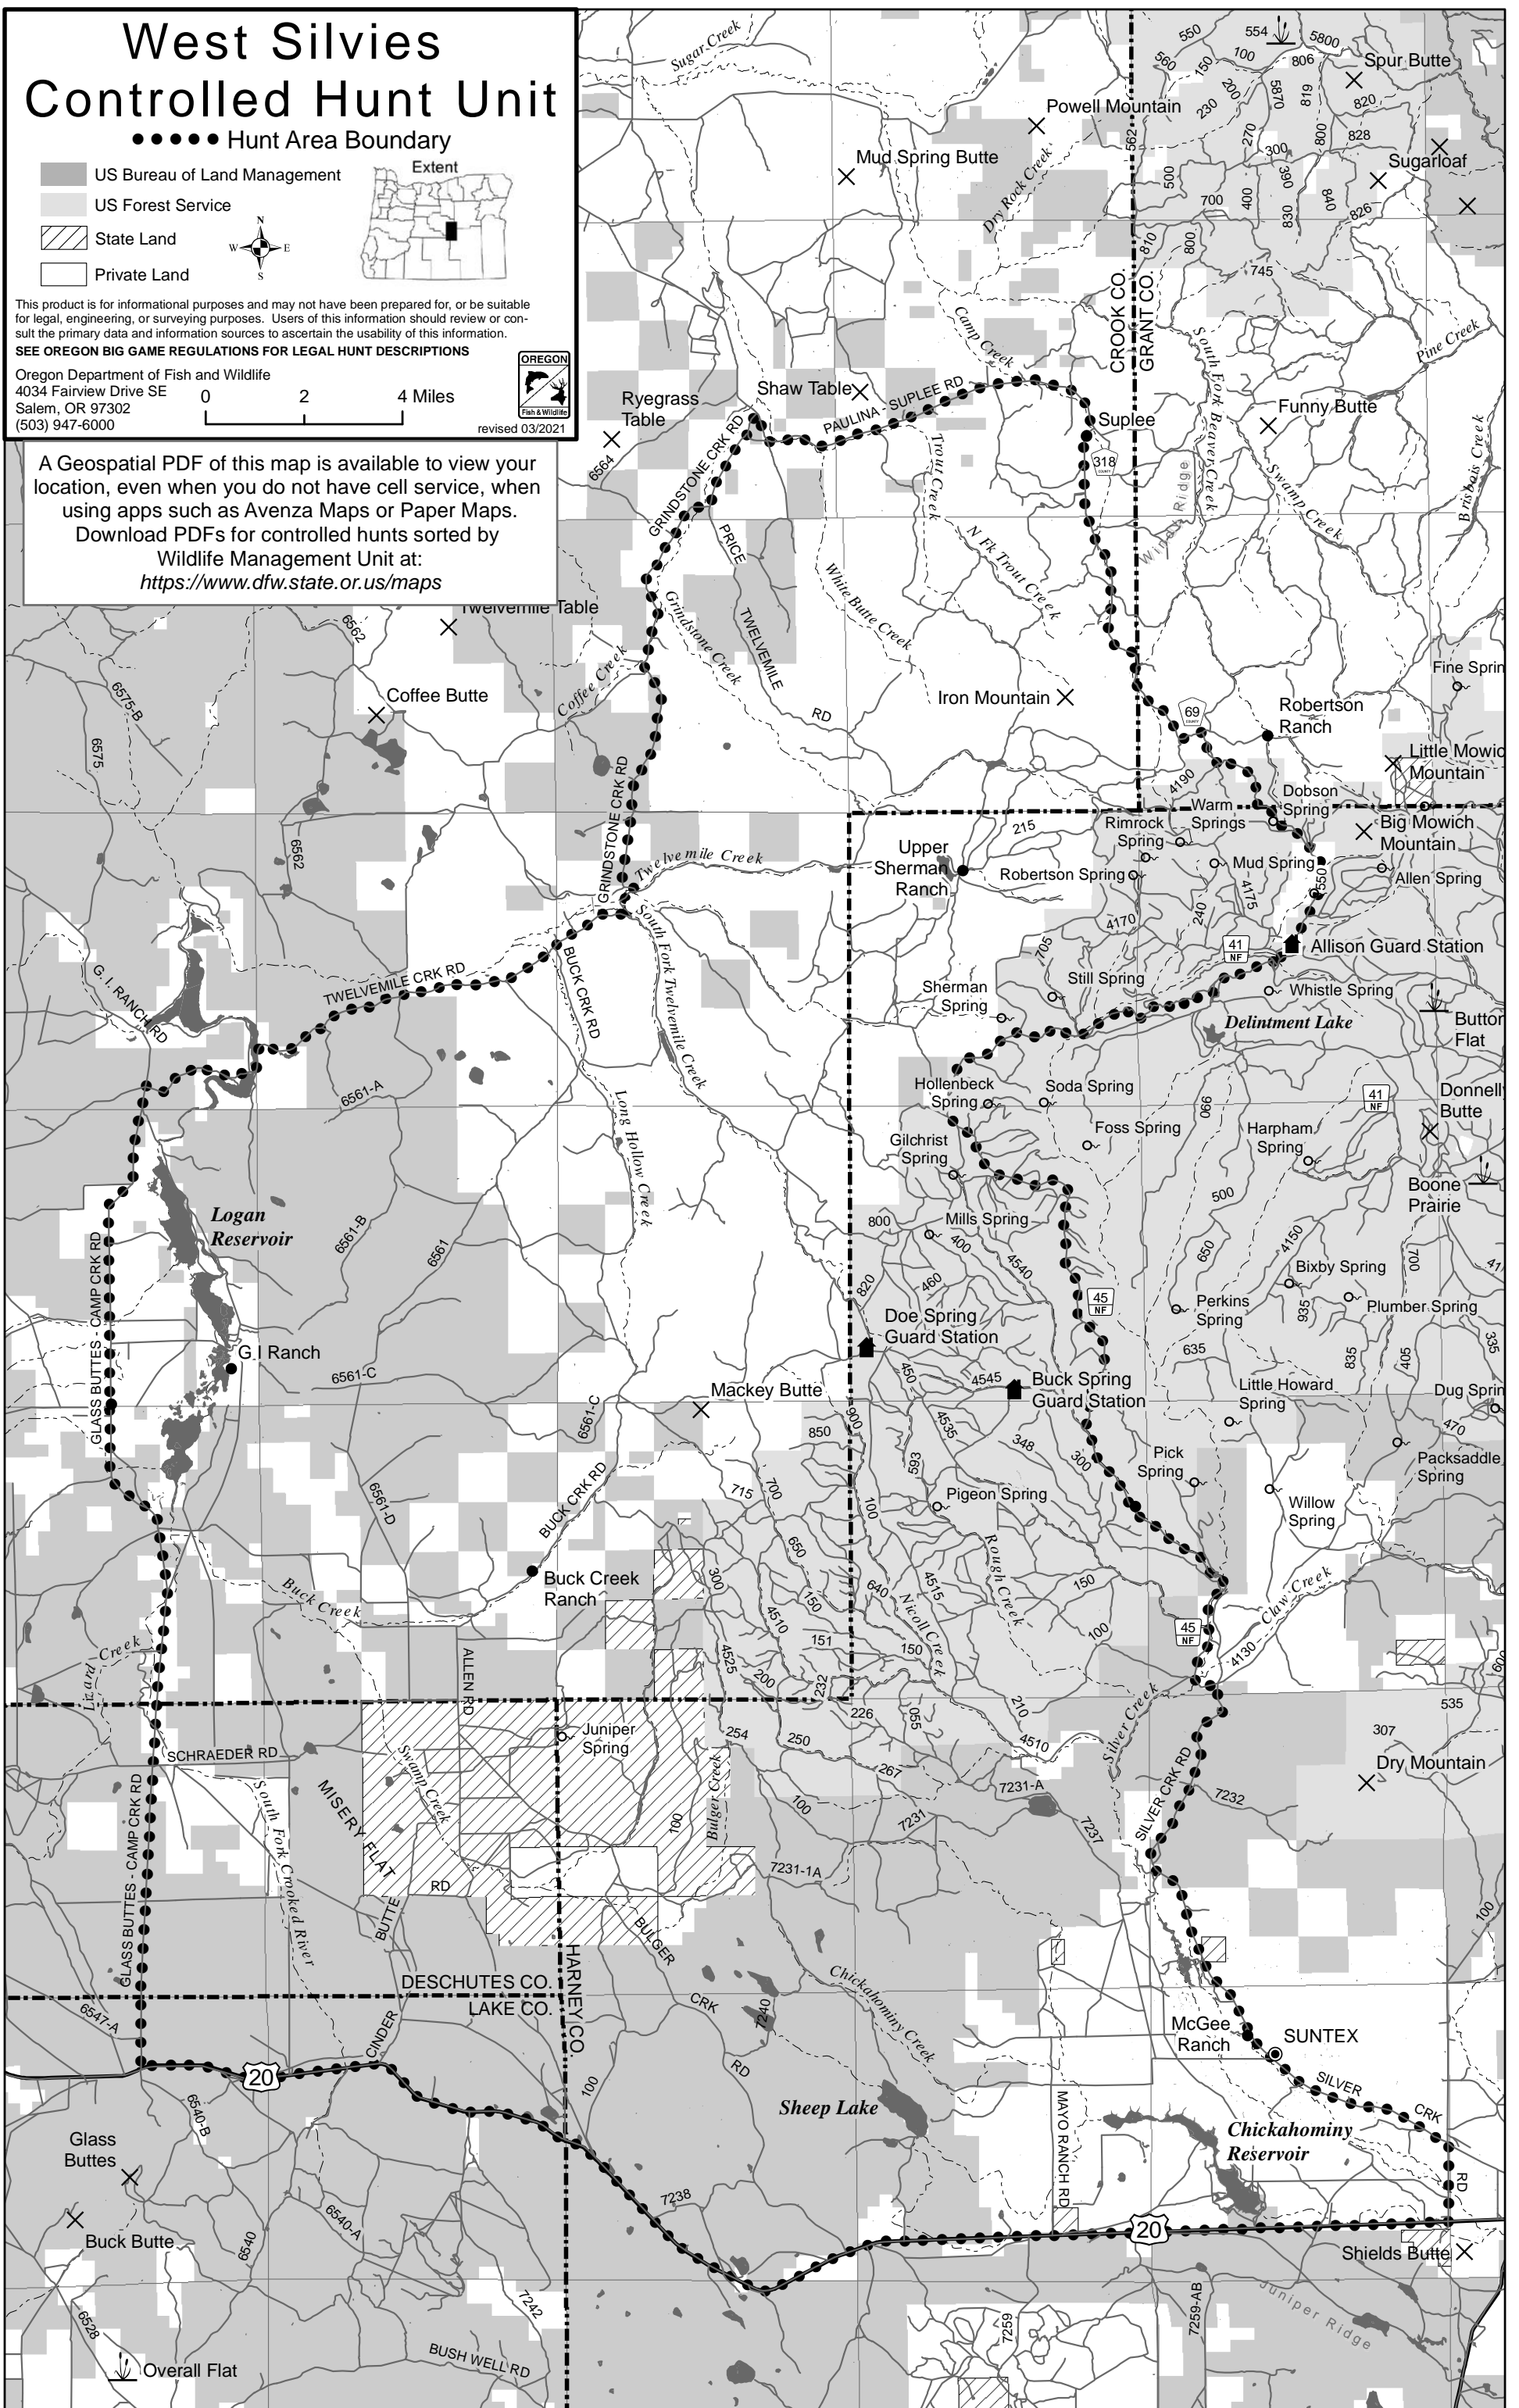

West Silvies Controlled Hunt Unit

●●●●● Hunt Area Boundary

-  US Bureau of Land Management
-  US Forest Service
-  State Land
-  Private Land

This product is for informational purposes and may not have been prepared for, or be suitable for legal, engineering, or surveying purposes. Users of this information should review or consult the primary data and information sources to ascertain the usability of this information.

SEE OREGON BIG GAME REGULATIONS FOR LEGAL HUNT DESCRIPTIONS

Oregon Department of Fish and Wildlife
4034 Fairview Drive SE
Salem, OR 97302
(503) 947-6000

revised 03/2021

A Geospatial PDF of this map is available to view your location, even when you do not have cell service, when using apps such as Avenza Maps or Paper Maps. Download PDFs for controlled hunts sorted by Wildlife Management Unit at: <https://www.dfw.state.or.us/maps>

R. 22 E

R. 23 E

R. 24 E

R. 25 E

R. 26 E

R. 27 E

T. 16 S
T. 17 S
T. 18 S
T. 19 S
T. 20 S
T. 21 S
T. 22 S
T. 23 S
T. 24 S